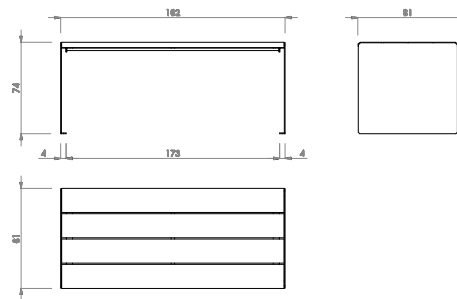

durbanis

Hey Table

Durbanis
2023

Sizes in cm

Material: nordic pine PEFC™ wood / tropical wood FSC® certified.
Metal finish: galvanized steel sheet with antirust epoxy powder primer and powder coating / shotblasted corten steel sheet / shotblasted stainless steel.
Weight: Hey Banquette (35kg) / Hey Banquette 80 (30kg) / Hey Table (95kg)

Placement system

Fixing with embedded bolts into the pavement.

FIXING POSITION

HEY BANQUETTE

HEY BANQUETTE 80

HEY TABLE

HEY TABLE AND BANQUETTE SETS