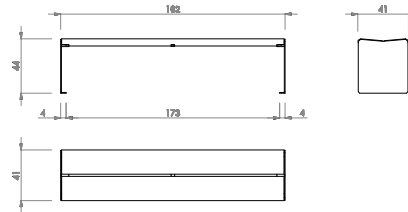

HEY BANQUETTE