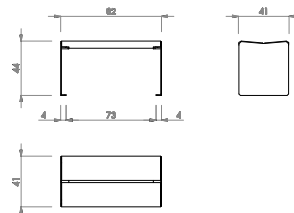

HEY BANQUETTE 80