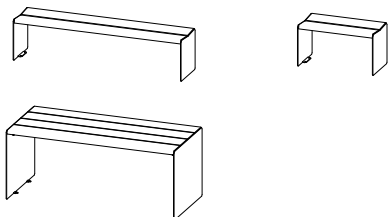

durbanis

Hey Table

Durbanis
2023

Sizes in cm

Material: nordic pine PEFC™ wood / tropical wood FSC® certified.

Metal finish: galvanized steel sheet with antirust epoxy powder primer and powder coating / shotblasted corten steel sheet / shotblasted stainless steel.

Weight: Hey Banquette (35kg) / Hey Banquette 80 (30kg) / Hey Table (95kg)