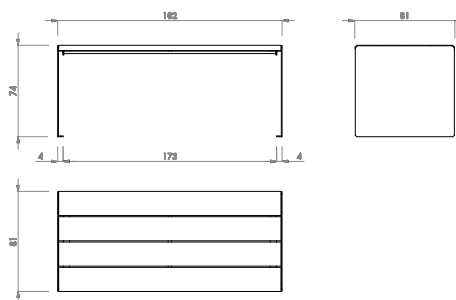

durbanis

Hey Table

Durbanis
2023

Sizes in cm

Material: nordic pine PEFC™ wood / tropical wood FSC® certified.

Metal finish: galvanized steel sheet with antirust epoxy powder primer and powder coating / shotblasted corten steel sheet / shotblasted stainless steel.

Weight: Hey Banquette (35kg) / Hey Banquette 80 (30kg) / Hey Table (95kg)

Placement system

Fixing with embedded bolts into the pavement.

FRAME POSITION

HEY BANQUETTE

HEY BANQUETTE 80

HEY TABLE

HEY TABLE AND BANQUETTE SETS