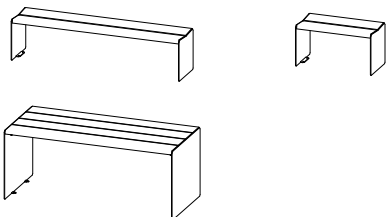

durbanis

Hey Table

Durbanis
2023

Sizes in cm

Material: nordic pine PEFC™ wood / tropical wood FSC® certified.

Metal finish: galvanized steel sheet with antirust epoxy powder primer and powder coating / shotblasted corten steel sheet / shotblasted stainless steel.

Weight: Hey Banquette (35kg) / Hey Banquette 80 (30kg) / Hey Table (95kg)