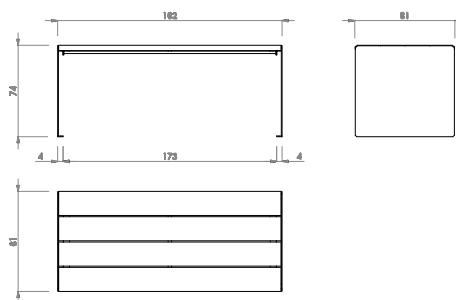

durbanis

Hey Table

Durbanis
2023

Sizes in cm

Material: nordic pine PEFC™ wood / tropical wood FSC® certified.

Metal finish: galvanized steel sheet with antirust epoxy powder primer and powder coating / shotblasted corten steel sheet / shotblasted stainless steel.

Weight: Hey Banquette (35kg) / Hey Banquette 80 (30kg) / Hey Table (95kg)

Placement system

Fixing with embedded bolts into the pavement.

FIXING POSITION

Ø 12mm

HEY BANQUETTE

HEY BANQUETTE 80

HEY TABLE

HEY TABLE AND BANQUETTE SETS