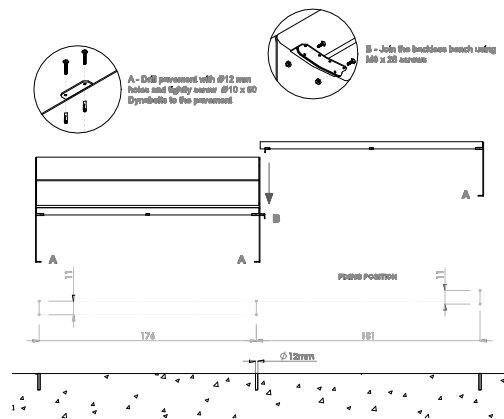

# Hey 360

Durbanis  
2023

Sizes in cm

Material: nordic pine PEFC™ wood / tropical wood FSC® certified.

Metal finish: galvanized steel sheet with antirust epoxy powder primer and powder coating / shotblasted corten steel sheet / shotblasted stainless steel.

Weight: Hey 360 Back R (95kg) / Hey 360 Back L (95kg)

### Placement system

Fixing with embedded bolts into the pavement.