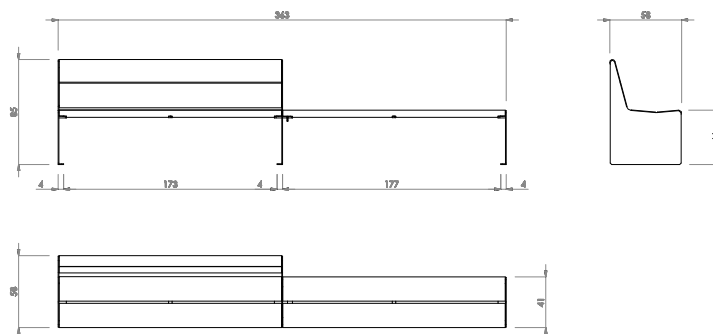

HEY 360 BACK R