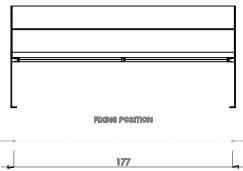

Hey

Durbanis
2023

Sizes in cm

Material: nordic pine PEFC™ wood / option of tropical wood FSC® certified.
Metal finish: galvanized steel sheet with antirust epoxy powder primer and powder coating / shotblasted corten steel sheet / shotblasted stainless steel.
Weight: Hey 60 (36kg) / Hey 60 Armrest (44kg) / Hey 180 (60kg) / Hey 180 Armrest (68kg).

Placement system
Fixing with embedded bolts into the pavement.

durbanis

HEY 60

HEY 60
ARMREST

HEY 180

HEY 180
ARMREST