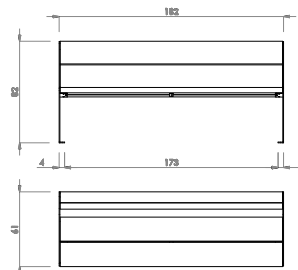

Hey

Durbanis
2023

Sizes in cm

Material: nordic pine PEFC™ wood / option of tropical wood FSC® certified.
Metal finish: galvanized steel sheet with antirust epoxy powder primer and powder coating / shotblasted corten steel sheet / shotblasted stainless steel.
Weight: Hey 60 (36kg) / Hey 60 Armrest (44kg) / Hey 180 (60kg) / Hey 180 Armrest (68kg).

Placement system
Fixing with embedded bolts into the pavement.

durbanis

HEY 60

HEY 60
ARMREST

HEY 180

HEY 180
ARMREST