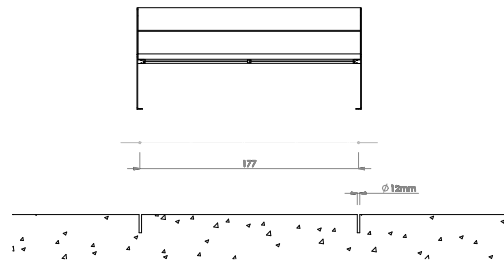

Hey

Durbanis
2023

Sizes in cm

Material: nordic pine PEFC™ wood / option of tropical wood FSC® certified.
Metal finish: shotblasted stainless steel / shotblasted steel with epoxy powder primer and powder coating / shotblasted corten.
Weight: Hey 60 (36kg) / Hey 60 Armrest (44kg) / Hey 180 (60kg) / Hey 180 Armrest (68kg).

Placement system
Fixing with embedded bolts into the pavement.

durbanis

HEY 60

HEY 60
ARMREST

HEY 180

HEY 180
ARMREST