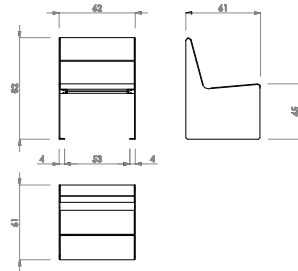

durbanis

HEY 60