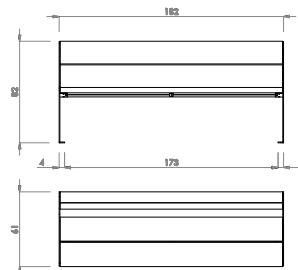

Hey

Durbanis
2023

Sizes in cm

Material: nordic pine PEFC™ wood / option of tropical wood FSC® certified.
Metal finish: shotblasted stainless steel / shotblasted steel with epoxy powder primer and powder coating / shotblasted corten.
Weight: Hey 60 (36kg) / Hey 60 Armrest (44kg) / Hey 180 (60kg) / Hey 180 Armrest (68kg).

Placement system
Fixing with embedded bolts into the pavement.

durbanis

HEY 60

HEY 60
ARMREST

HEY 180

HEY 180
ARMREST