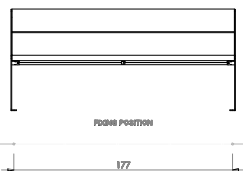

Hey

Durbanis
2023

Sizes in cm

Material: nordic pine PEFC™ wood / option of tropical wood FSC® certified.
Metal finish: galvanized steel sheet with antirust epoxy powder primer and powder coating / shotblasted corten steel sheet / shotblasted stainless steel.
Weight: Hey 60 (36kg) / Hey 60 Armrest (44kg) / Hey 180 (60kg) / Hey 180 Armrest (68kg).

Placement system

Fixing with embedded bolts into the pavement.

durbanis

HEY 60

HEY 60 ARMREST

HEY 180

HEY 180 ARMREST