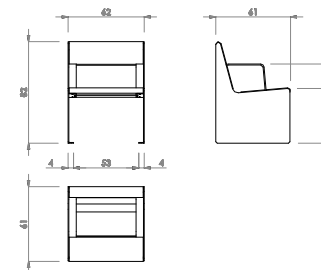

HEY 60 ARMREST