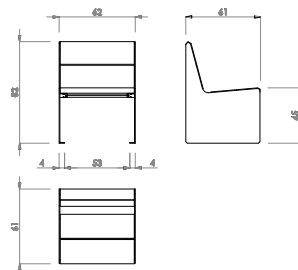

Hey

Durbanis
2023

Sizes in cm

Material: nordic pine PEFC™ wood / option of tropical wood FSC® certified.
Metal finish: galvanized steel sheet with antirust epoxy powder primer and powder coating / shotblasted corten steel sheet / shotblasted stainless steel.
Weight: Hey 60 (36kg) / Hey 60 Armrest (44kg) / Hey 180 (60kg) / Hey 180 Armrest (68kg).

Placement system

Fixing with embedded bolts into the pavement.

durbanis

HEY 60

HEY 60 ARMREST

HEY 180

HEY 180 ARMREST