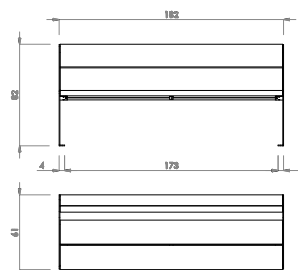

Hey

Durbanis
2023

Sizes in cm

Material: nordic pine PEFC™ wood / option of tropical wood FSC® certified.
Metal finish: galvanized steel sheet with antirust epoxy powder primer and powder coating / shotblasted corten steel sheet / shotblasted stainless steel.
Weight: Hey 60 (36kg) / Hey 60 Armrest (44kg) / Hey 180 (60kg) / Hey 180 Armrest (68kg).

Placement system

Fixing with embedded bolts into the pavement.

durbanis

HEY 60

HEY 60 ARMREST

HEY 180

HEY 180 ARMREST