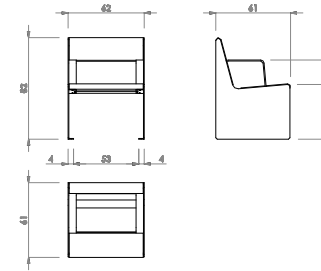

HEY 60
ARMREST