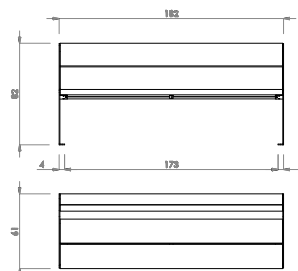

Hey

Durbanis
2023

Sizes in cm

Material: nordic pine PEFC™ wood / option of tropical wood FSC® certified.
Metal finish: galvanized steel sheet with antirust epoxy powder primer and powder coating / shotblasted corten steel sheet / shotblasted stainless steel.
Weight: Hey 60 (36kg) / Hey 60 Armrest (44kg) / Hey 180 (60kg) / Hey 180 Armrest (68kg).

Placement system

Fixing with embedded bolts into the pavement.

durbanis

HEY 60

HEY 60
ARMREST

HEY 180

HEY 180
ARMREST