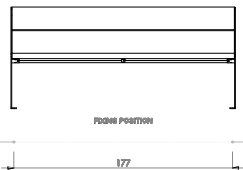

Hey

Durbanis
2023

Sizes in cm

Material: nordic pine PEFC™ wood / option of tropical wood FSC® certified.
Metal finish: galvanized steel sheet with antirust epoxy powder primer and powder coating / shotblasted corten steel sheet / shotblasted stainless steel.
Weight: Hey 60 (36kg) / Hey 60 Armrest (44kg) / Hey 180 (60kg) / Hey 180 Armrest (68kg).

Placement system

Fixing with embedded bolts into the pavement.

durbanis

HEY 60

HEY 60
ARMREST

HEY 180

HEY 180
ARMREST