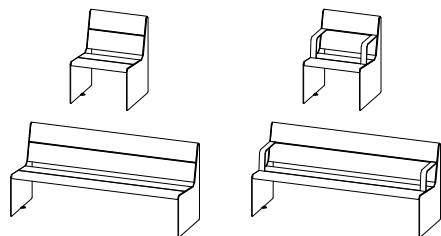

Hey

Durbanis
2023

Sizes in cm

Material: nordic pine PEFC™ wood / option of tropical wood FSC® certified.
Metal finish: galvanized steel sheet with antirust epoxy powder primer and powder coating / shotblasted corten steel sheet / shotblasted stainless steel.
Weight: Hey 60 (36kg) / Hey 60 Armrest (44kg) / Hey 180 (60kg) / Hey 180 Armrest (68kg).

Placement system

Fixing with embedded bolts into the pavement.