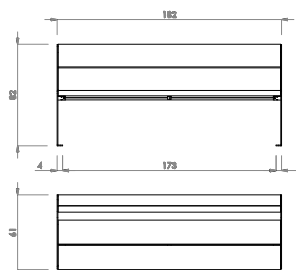

Hey

Durbanis
2023

Sizes in cm

Material: nordic pine PEFC™ wood / option of tropical wood FSC® certified.
Metal finish: galvanized steel sheet with antirust epoxy powder primer and powder coating / shotblasted corten steel sheet / shotblasted stainless steel.
Weight: Hey 60 (36kg) / Hey 60 Armrest (44kg) / Hey 180 (60kg) / Hey 180 Armrest (68kg).

Placement system

Fixing with embedded bolts into the pavement.

durbanis

HEY 60

HEY 60
ARMREST

HEY 180

HEY 180
ARMREST