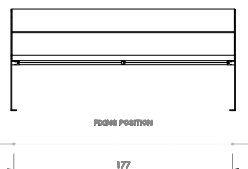

Hey

Durbanis
2023

Sizes in cm

Material: nordic pine PEFC™ wood / option of tropical wood FSC® certified.
Metal finish: galvanized steel sheet with antirust epoxy powder primer and powder coating / shotblasted corten steel sheet / shotblasted stainless steel.
Weight: Hey 60 (36kg) / Hey 60 Armrest (44kg) / Hey 180 (60kg) / Hey 180 Armrest (68kg).

Placement system
Fixing with embedded bolts into the pavement.

durbanis

HEY 60

HEY 60 ARMREST

HEY 180

HEY 180 ARMREST