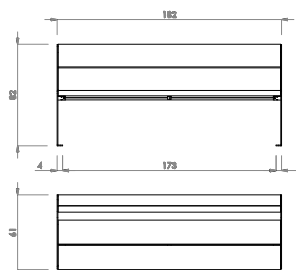

Hey

Durbanis
2023

Sizes in cm

Material: nordic pine PEFC™ wood / option of tropical wood FSC® certified.
Metal finish: galvanized steel sheet with antirust epoxy powder primer and powder coating / shotblasted corten steel sheet / shotblasted stainless steel.
Weight: Hey 60 (36kg) / Hey 60 Armrest (44kg) / Hey 180 (60kg) / Hey 180 Armrest (68kg).

Placement system

Fixing with embedded bolts into the pavement.

durbanis

HEY 60

HEY 60 ARMREST

HEY 180

HEY 180 ARMREST