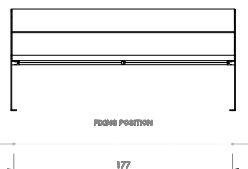

Hey

Durbanis
2023

Sizes in cm

Material: nordic pine PEFC™ wood / option of tropical wood FSC® certified.
Metal finish: galvanized steel sheet with antirust epoxy powder primer and powder coating / shotblasted corten steel sheet / shotblasted stainless steel.
Weight: Hey 60 (36kg) / Hey 60 Armrest (44kg) / Hey 180 (60kg) / Hey 180 Armrest (68kg).

Placement system

Fixing with embedded bolts into the pavement.

durbanis

HEY 60

HEY 60 ARMREST

HEY 180

HEY 180 ARMREST