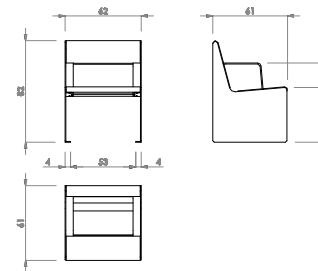

HEY 60 ARMREST