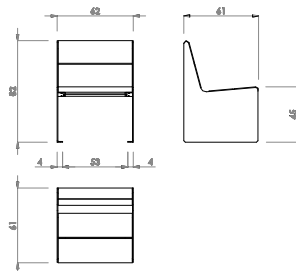

Hey

Durbanis
2023

Sizes in cm

Material: nordic pine PEFC™ wood / option of tropical wood FSC® certified.
Metal finish: galvanized steel sheet with antirust epoxy powder primer and powder coating / shotblasted corten steel sheet / shotblasted stainless steel.
Weight: Hey 60 (36kg) / Hey 60 Armrest (44kg) / Hey 180 (60kg) / Hey 180 Armrest (68kg).

Placement system

Fixing with embedded bolts into the pavement.

durbanis

HEY 60

HEY 60 ARMREST

HEY 180

HEY 180 ARMREST